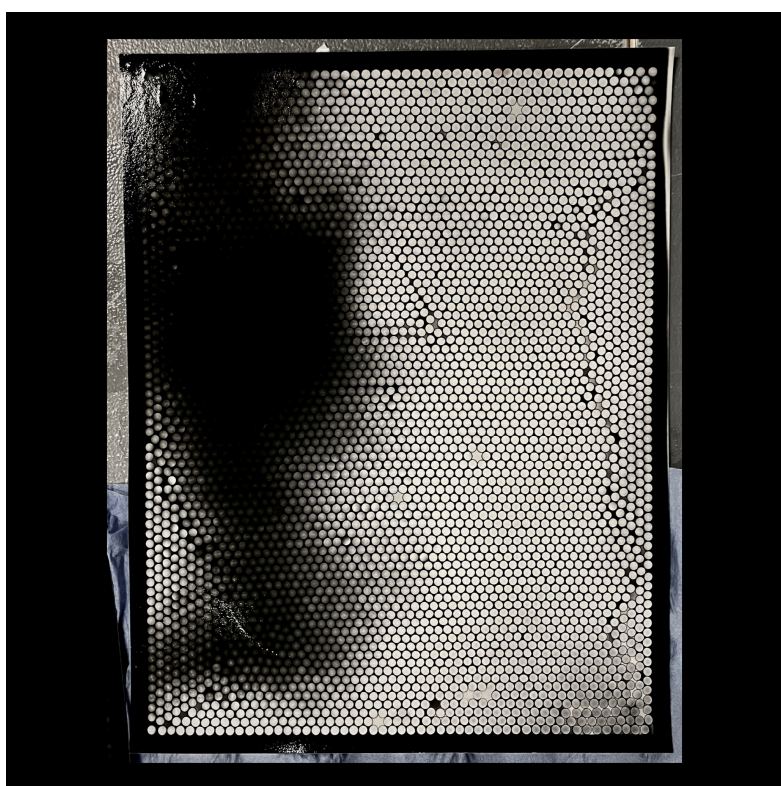

# Film 2025

LCB Depot's exhibition & events programme highlights work from different creative practices every month.

This month the focus is on photography and film with work from established professionals and emerging creatives. Exhibitions and events run from **3<sup>rd</sup> March - 17<sup>th</sup> April 2025** at LCB Depot and from April 11<sup>th</sup> at Phoenix

## ***Strawman***

Daryl Tebbutt

Experimental “photography” that challenges the conventional definition of a photograph. Inspired by the structure of photographic film, the aesthetics of Pointillism, and the industrialization of the Constructivists, this work explores the boundaries of representation and perception.