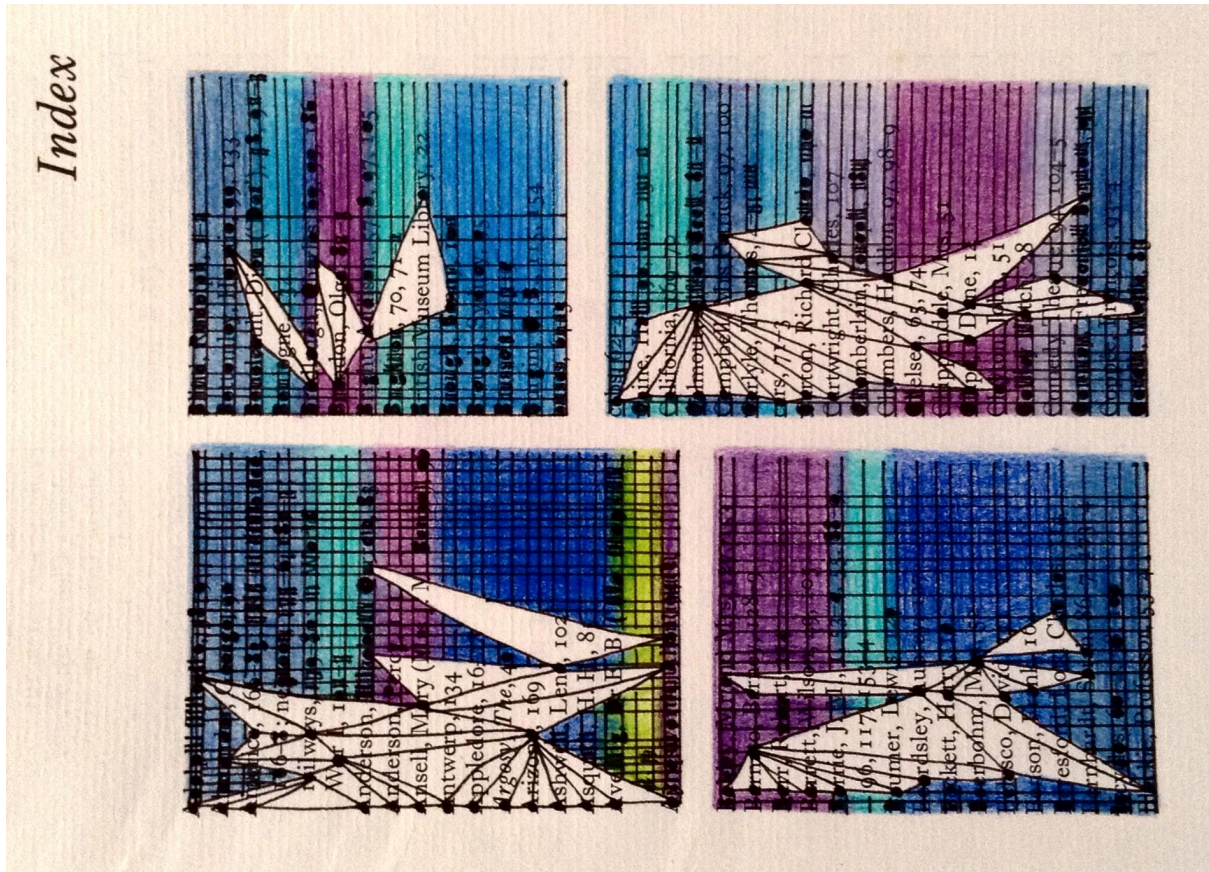

## *Manifestations of the Letter A*

Karen Hazelton

"Text layouts and individual letters become devices for the artist to manipulate following a set of rules to generate the artwork. The text is allowed to speak an alternative language where each page presents its own visual image.

All the letter "A"s on the page of text act as points to be joined together by straight lines, which cannot cross each other. The artist then decides to use either predominantly horizontal or vertical lines. This network of lines creates the main image.

In the background, the grid layout is revealed using vertical lines to show the spaces between the words, and the horizontal lines which follow the text along the top and bottom. Colours are arranged on the basis of where each paragraph starts and finishes. The artist selects the combination of colours.

The manifestations of the letter A form structural, abstract images and small characters appear on the index pages. The text takes on an entirely new objective visual experience by revealing hidden patterns and motifs."