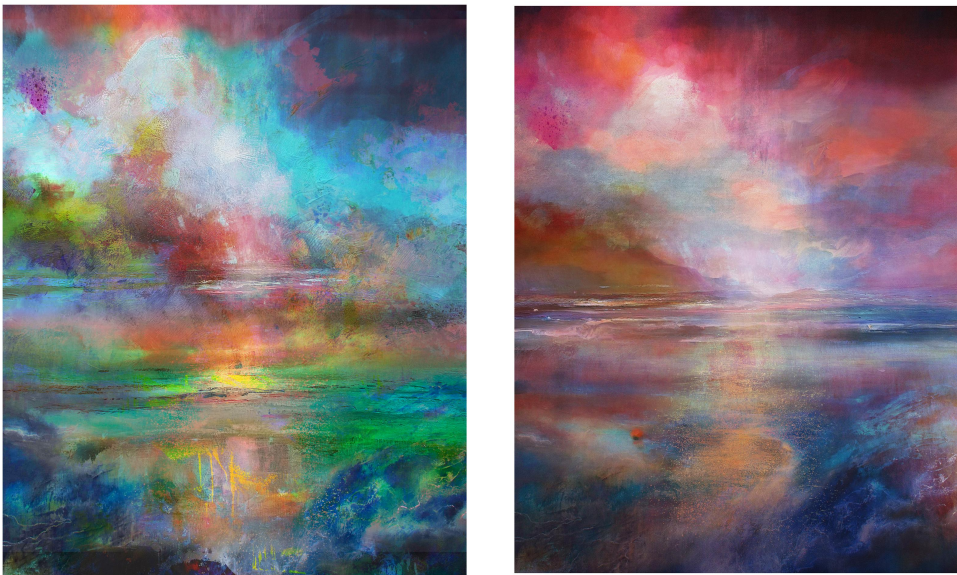

## ***the tender night is lost + the plateau***

Kendrick Snodin

wall mounted, framed, glazed pieces

The works submitted are an expression of the artists interests in the abstract qualities and atmospheres of landscape, the ever changing sweep of light and how it affects the subject matter.