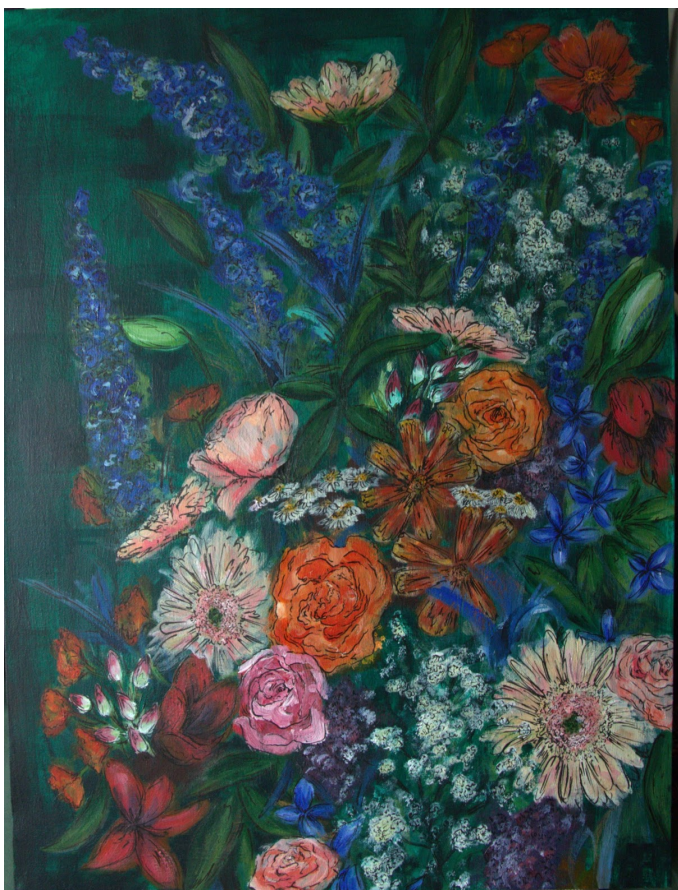

# Art 2023

LCB Depot's exhibition & events programme highlights work from different creative practices every month.

In November 2023 the focus is on visual Art with events and an exhibition featuring selected work from this years L.O.V.E Art Open Call. You can visit the exhibition from **30<sup>th</sup> October – 17<sup>th</sup> November 2023 Mon to Fri, 9am - 5pm and during events**, plus see work online @lcbdepot #art To find out more visit <http://www.lcbdepot.co.uk/event/art2023>

## ***Bloom***

Samantha Jayne Peberdy

Canvas, acrylic and black ink.

Samantha is a multimedia Leicester-based artist who loves being expressive in her paintings and adding detail with black ink, heavily inspired by nature in this painting she has taken up the paintbrush to capture the vibrant colours in these blooming flowers.