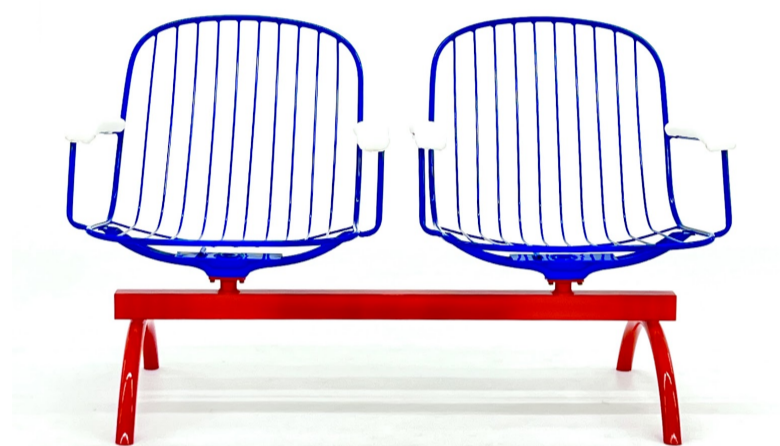

# Design 2023

LCB Depot's exhibition & events programme highlights work from different creative practices every month.

In October 2023 the focus is on Design with events and an exhibition featuring invited artists and selected work from our Open Call. You can visit the exhibition from **2<sup>nd</sup> – 20<sup>th</sup> October 2023 Mon to Fri, 9am - 5pm and during events**, plus see work online @lcbdepot #design To find out more visit <http://www.lcbdepot.co.uk/event/design2023>

## ***Timeless Haus Series***

Michael Biagioni

Powder Coated Metal furniture and homewares which will be freestanding

Items within the TH Series not only do their bit for the environment by saving items that were once heading to landfill, they add an element of brightness and hope into those that set their eyes on it. The bright colours used and combinations brought together all show a reflection of the creator with each one unique and 1/1