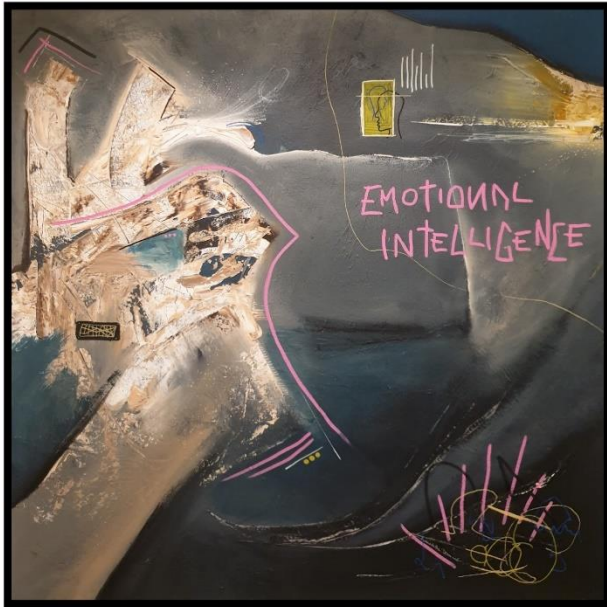

The Magic of the Real

LCB Depot's exhibition & events programme highlights work from a different creative practice every month. In November 2021 the focus is on visual art including painting, sculpture, installation, textiles, photography & print.

[No Jobs in the Arts](#) have selected 7 emerging East Midlands based artists who in turn have selected work from the [L.O.V.E Art](#) Open Call all of which have to be seen in the real world to be properly apprenticed. Work is exhibited across the site and online from **November 8th - 26th 2021, Monday to Friday 9 - 5pm**

To find out more visit <http://www.lcbdepot.co.uk/event/art>

#art @lcbdepot

EMOTIONAL INTELLIGENCE

Anton Amoo

Acrylics and Posca Pens On Canvas

Abstract artist using personal experiences to be my focus point, ranging from abstract to portraiture.

£625

Artist Bio

@antonlevyamoo.art