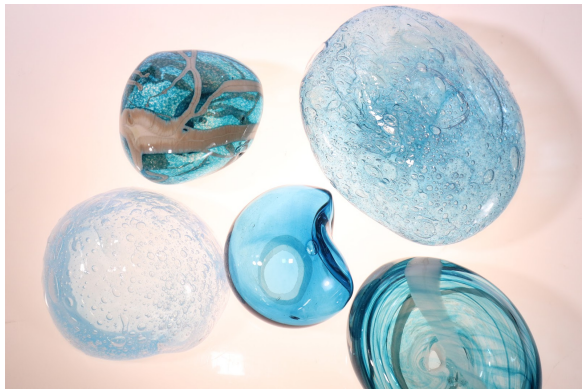

Craft

LCB Depot's exhibition & events programme highlights work from a different creative practice every month. In May 2022 the focus is on contemporary craft including work in ceramic, glass, metal, wood, textiles and other materials.

Work is exhibited across the site and online from **May 16th - 1st June 2022, Mon to Fri, 9am - 5pm**

To find out more visit <https://www.lcbdepot.co.uk/event/craft2022>

#craft [@lcbdepot](#)

"Wish You Was Here"

Keisha Brittle

Glass

Keisha Brittle is an aspiring artist specialising in glass, currently looking at exploring the beauty within the coastline by using colour, form, and pattern. She draws her inspiration from various aspects of nature within her work. Her current piece aims to bring feelings of peacefulness and happy memories of nostalgia to her audience by enveloping the hidden beauty of the coast within a glass form.

£800 for the full set (more details to come) Ask for contact information

Artist Bio

De Montfort University studying Design Crafts BA

[@_k.b_design_](#)